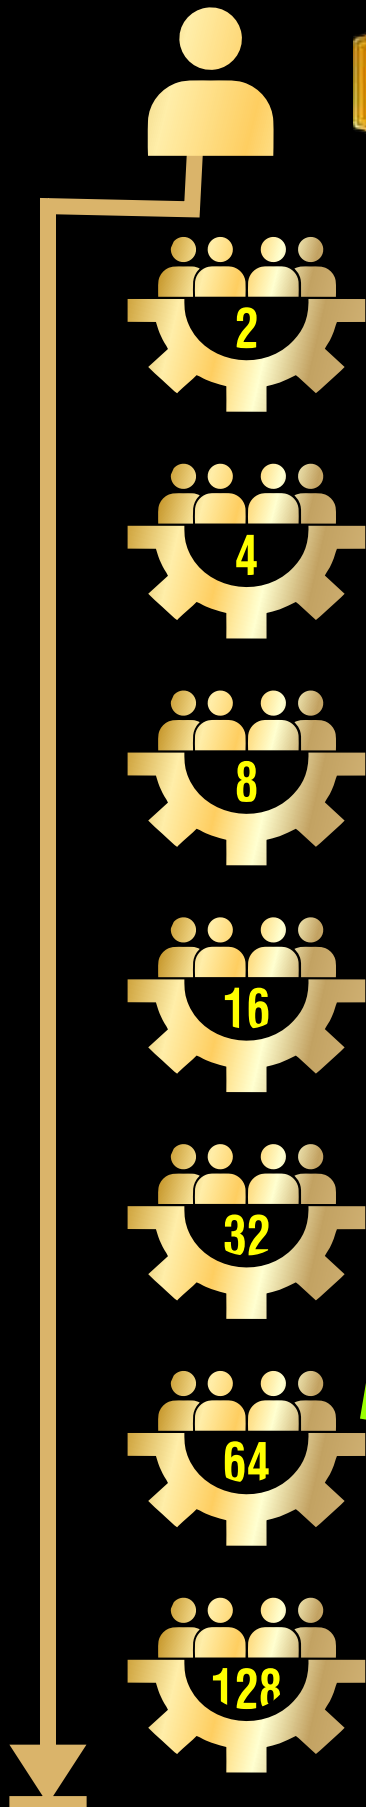

**LEVEL-6
INCOME**

Diamond Star

64 Members X Rs. 163840

= Rs. 1,04,85,760/-

Upgrade Next Level

Rs. 20,97,152/-

Income

Rs. 83,88,608/-

7th Level Open

7stepsuccess.com

* T & C Apply