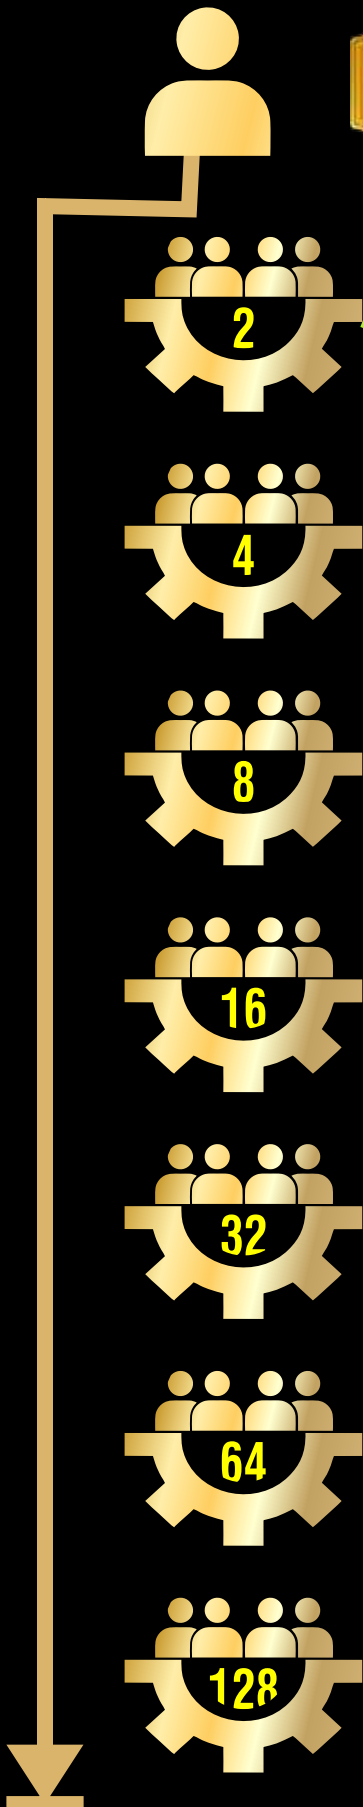

7stepsuccess.com

Join
NOW

Joining Package

₹ 1199/-

7stepsuccess.com

STEP SUCCESS

Direct Referral

₹ 199/-
(A & B)

3rd Referral Onwards

₹ 500/-

7stepsuccess.com

* T & C Apply

Rs. 500 Level Income

&

Rs. 500 Next Upgradation

7stepsuccess.com

* T & C Apply

Level of Upgradations

1 Silver Star

2 Gold Star

3 Platinum Star

4 Pearl Star

5 Ruby Star

6 Diamond Star

7 Emerald Star

7stepsuccess.com

* T & C Apply

**LEVEL-1
INCOME**

Silver Star

2 Members X Rs. 1000

= Rs. 2,000/-

Upgrade Next Level