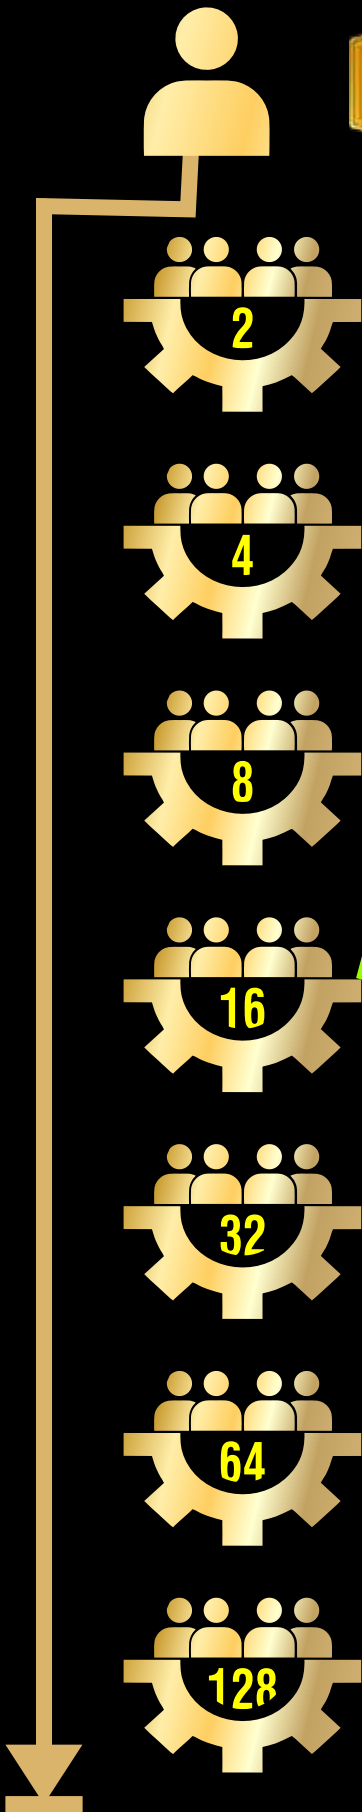

7stepsuccess.com

Join
NOW

Joining Package

₹ 1199/-

7stepsuccess.com

STEP SUCCESS

Direct Referral

₹ 199/-
(A & B)

* T & C Apply

Level of Upgradations

1 Silver Star

2 Gold Star

3 Platinum Star

4 Pearl Star

5 Ruby Star

6 Diamond Star

**LEVEL-3
INCOME**

Platinum Star

8 Members X Rs. 2000

= Rs. 16,000/-

Upgrade Next Level

Rs. 8,000/-

Income

Rs. 8,000/-

4th Level Open

**LEVEL-4
INCOME**

Pearl Star

16 Members X Rs. 8000

= Rs. 1,28,000/-

Upgrade Next Level

Rs.25,600/-

Income