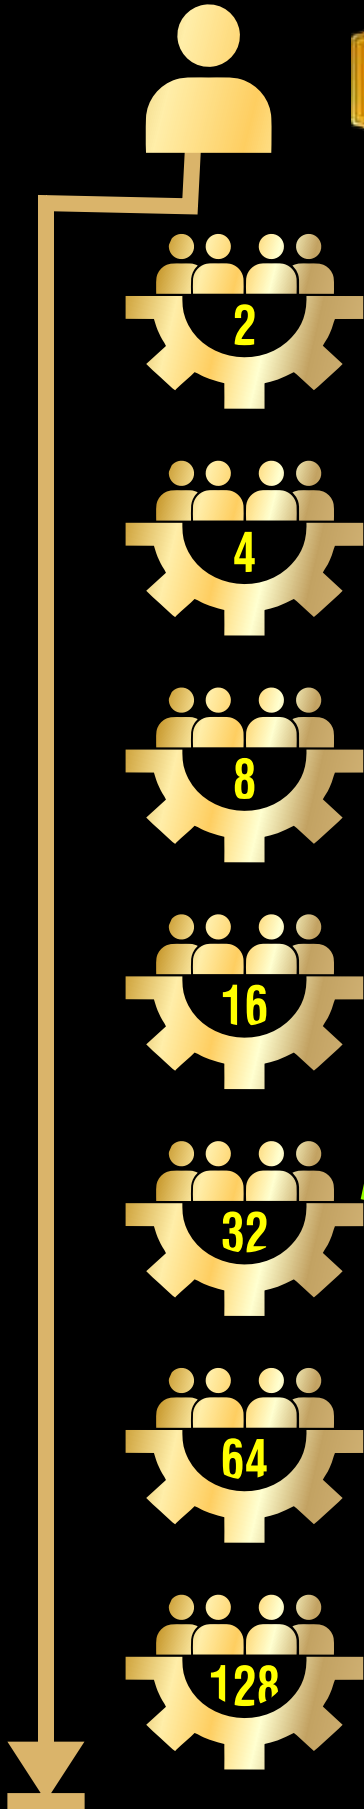

7stepsuccess.com

Join
NOW

Joining Package

₹ 1199/-

7stepsuccess.com

STEP SUCCESS

Direct Referral

₹ 199/-
(A & B)

* T & C Apply

Level of Upgradations

1 Silver Star

2 Gold Star

3 Platinum Star

4 Pearl Star

5 Ruby Star

6 Diamond Star

4th Level Open

**LEVEL-4
INCOME**

Pearl Star

16 Members X Rs. 8000

= Rs. 1,28,000/-

Upgrade Next Level

Rs.25,600/-

Income

Rs.1,02,400/-

5th Level Open

7stepsuccess.com

* T & C Apply

STEP SUCCESS

**LEVEL-5
INCOME**

Ruby Star

32 Members X Rs. 25600