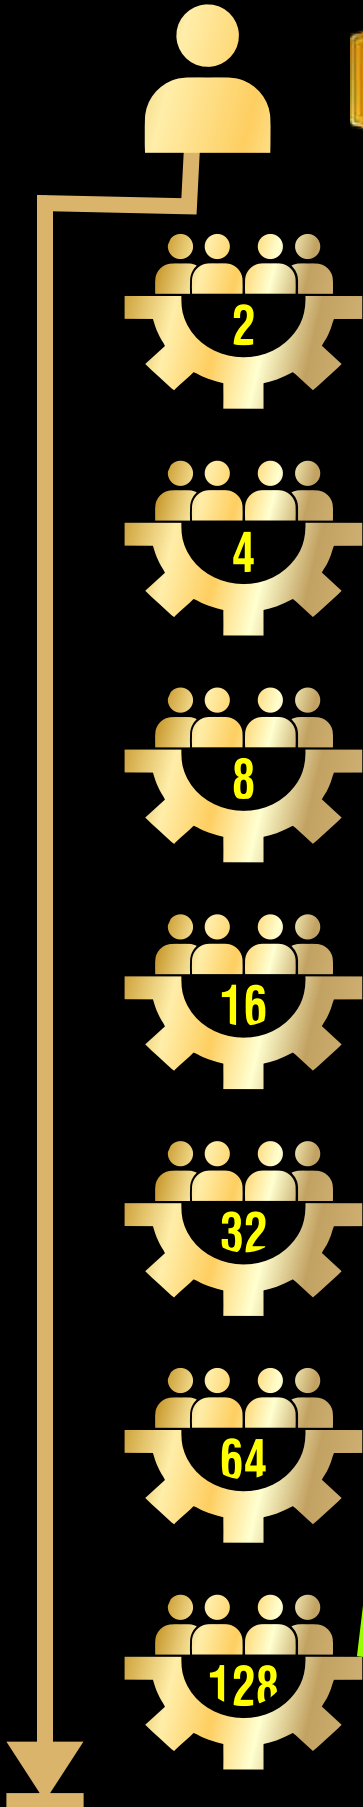

Emerald Star