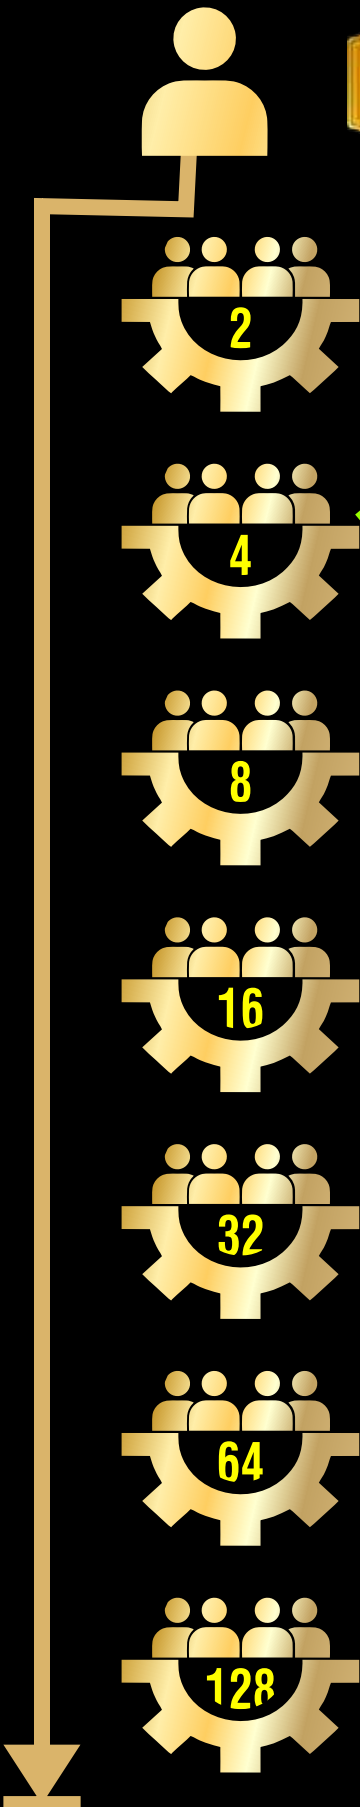

7stepsuccess.com

Join
NOW

Joining Package

₹ 1199/-

7stepsuccess.com

STEP SUCCESS

Direct Referral

₹ 199/-
(A & B)

3rd Referral Onwards

₹ 500/-

7stepsuccess.com

* T & C Apply

Rs. 500 Level Income

&

Rs. 500 Next Upgradation

7stepsuccess.com

* T & C Apply

Level of Upgradations

1 Silver Star

2 Gold Star

3 Platinum Star

4 Pearl Star

5 Ruby Star

6 Diamond Star

4 Members X Rs. 1000

= Rs. 4,000/-

Upgrade Next Level

Rs. 2,000/-

Income

Rs. 2,000/-

3rd Level Open

7stepsuccess.com