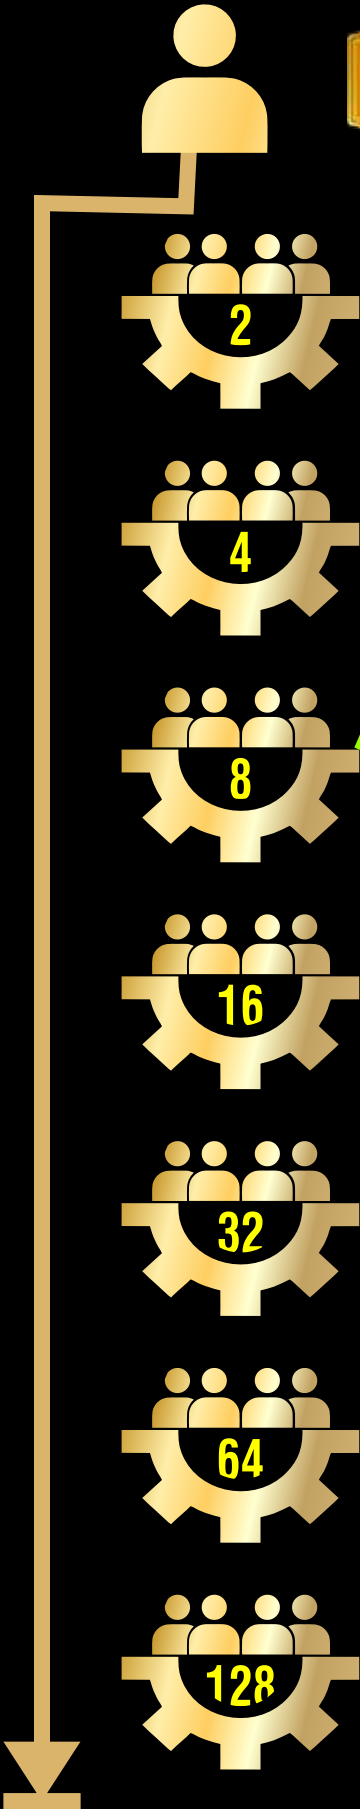

Platinum Star